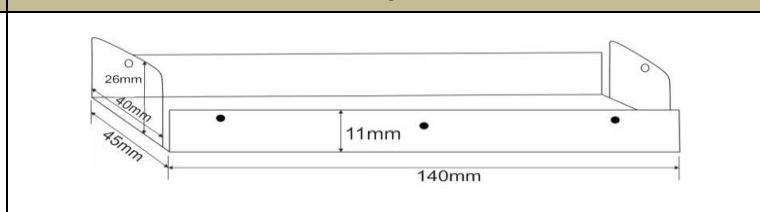

BOTTOM

TOP

Sr./Gat No.08,A/P . Sasewadi ,Tal.Bhor ,Dist Pune ,Near ZP School ,Sasewadi ,Pune 412205.Maharashtra (India)
Email ID :- laxman@hrindustry.net, marketing@hrindustry.net ,hrindustry12@outlook.com. Mobile :- 9049378851, 8668334832