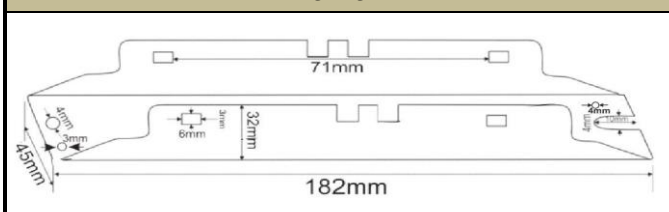

BOTTOM

TOP

Sr./Gat No.08,A/P . Sasewadi ,Tal.Bhor ,Dist Pune ,Near ZP School ,Sasewadi ,Pune 412205.Maharashtra (India)
Email ID :- laxman@hrindustry.net, marketing@hrindustry.net ,hrindustry12@outlook.com. Mobile :- 9049378851, 8668334832