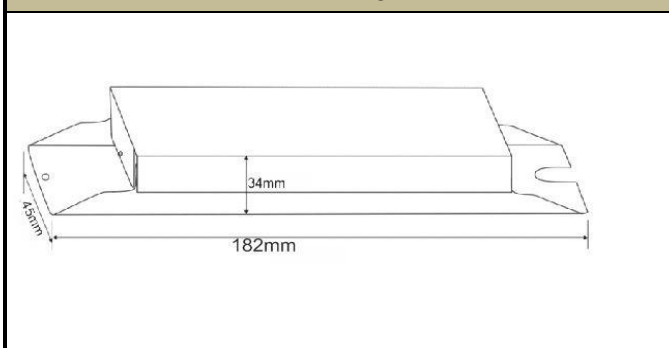

### Mechanical Details

1	Weight	240gm.
2	Case Dimensions	
	Length W/Mount	182mm
	Center to Center (CTC)	165mm
	Width	45mm
	Height	34mm
3	Case Material	Metal Box
4	Wiring Diagram	On Screen
5	Input / Output Terminals	Connector
6	Wires Length & Colors	
	Input (Yellow)	NA
	Output (Red & Black)	NA
7	Potting	NA