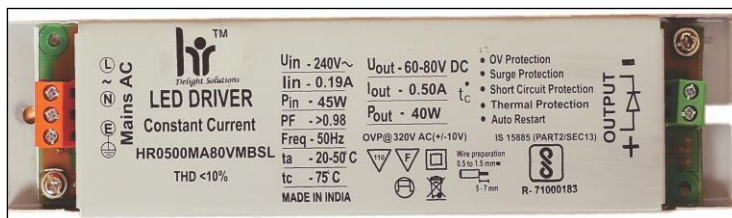

# TECHNICAL DATA SHEET : LED DRIVER CONSTANT CURRENT

**MODEL NO : HR0650MA080RLX3**

## PRODUCT DESCRIPTION

- Fixed output build in LED Driver.
- Constant Current LED Driver.
- Output Current 650mA .
- Max Output Power 52W.
- Nominal Life-Time Upto 30,000 hr.
- 3-Year Warranty.
- High Voltage withstanding capacity 440V.
- CE ( Certified ).
- IS 15885 (Part 2/Sec 13).
- IS 16104.
- IEC 60950-1.
- IEC 61000-4-5.

### Mechanical Details

1	Weight	240gm.
2	Case Dimensions	
	Length W/Mount	182mm
	Center to Center (CTC)	165mm
	Width	45mm
	Height	34mm
3	Case Material	Metal Box
4	Wiring Diagram	On Screen
5	Input / Output Terminals	Connector
6	Wires Length & Colors	
	Input (Yellow)	NA
	Output (Red & Black)	NA
7	Potting	NA