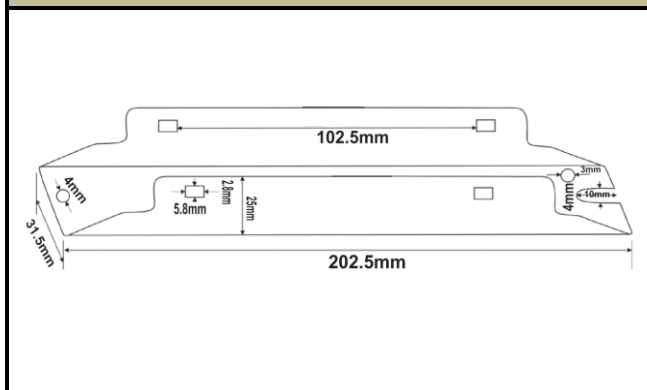

PRODUCT DESCRIPTION

- Fixed output build in LED Driver.
- Constant Current LED Driver.
- Output Current 550mA .
- Max Output Power 33W.
- Nominal Life-Time Upto 30,000 hr.
- 3-Year Warranty.
- High Voltage withstanding capacity 440V.
- CE (Certified).
- IS 15885 (Part 2/Sec 13).
- IS 16104.
- IEC 60950-1.
- IEC 61000-4-5.

Input Characteristics

1	Voltage (Un)	240 Vac
2	Operating Voltage Range	100 ~300 Vac
3	Frequency (Hz)	50 / 60 Hz
4	Maximum Input Current	0.15A
5	Input Power (W)	40W
6	Power Factor (PF)	> 0.98
7	Inrush current Protection	Yes
8	Current Harmonics (Athd)	< 10%
9	Surge Withstanding Capacity	4.0KV
10	Over Voltage Cutoff	310V (Tole +/-10V)
11	Automatic Restart	300V
12	Driver Life	>30000Hrs

Output Characteristics

Output short circuit protection and Restart	Yes
Over Current Protection	Yes
Thermal Protection	Yes
No-Load Protection	Yes
Max Output Current	550mA (Tole +/-3%)
Output Voltage	40-60V
Output Power (W)	33W max
Efficiency	88%

Environmental Operating Details

1	Minimum Starting Temperature	-30°C ... 75°C
2	Max. Ambient Temperature	-30°C ... to 50°C
3	Max. Case temperature (Tc)	75°C

Key Features

- Compact Design
- High Voltage withstanding capacity
- High Surge withstanding capacity
- Long Life
- High Durability
- Automatic Restart after Safe Voltage Mode.

METAL BOX

Mechanical Details

1	Weight	150gm.
2	Case Dimensions	
	Length W/Mount	202.5mm
	Center to Center (CTC)	194mm
	Width	31.5mm
	Height	27mm
3	Case Material	Metal Box
4	Wiring Diagram	On Screen
5	Input / Output Terminals	Connector
6	Wires Length & Colors	
	Input (Yellow)	NA
	Output (Red & Black)	NA
7	Potting	NA

BOTTOM

TOP