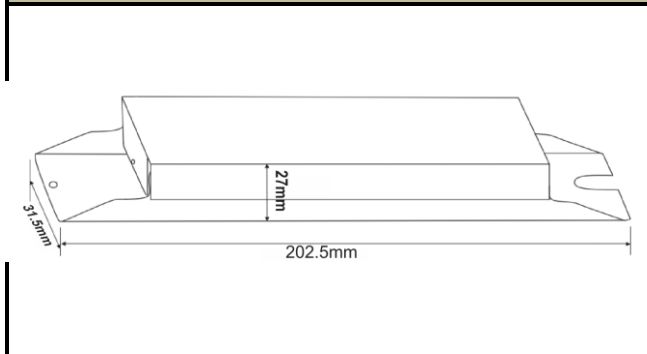

PRODUCT DESCRIPTION

- Fixed output build in LED Driver.
- Constant Current LED Driver.
- Output Current 550mA .
- Max Output Power 33W.
- Nominal Life-Time Upto 30,000 hr.
- 3-Year Warranty.
- High Voltage withstanding capacity 440V.
- CE (Certified).
- IS 15885 (Part 2/Sec 13).
- IS 16104.
- IEC 60950-1.
- IEC 61000-4-5.

Input Characteristics

1	Voltage (Un)	240 Vac
2	Operating Voltage Range	100 ~300 Vac
3	Frequency (Hz)	50 / 60 Hz
4	Maximum Input Current	0.15A
5	Input Power (W)	40W
6	Power Factor (PF)	> 0.98
7	Inrush current Protection	Yes
8	Current Harmonics (Athd)	< 10%
9	Surge Withstanding Capacity	4.0KV
10	Over Voltage Cutoff	310V (Tole +/-10V)
11	Automatic Restart	300V
12	Driver Life	>30000Hrs

Output Characteristics

Output short circuit protection and Restart	Yes
Over Current Protection	Yes
Thermal Protection	Yes
No-Load Protection	Yes
Max Output Current	550mA (Tole +/-3%)
Output Voltage	40-60V
Output Power (W)	33W max
Efficiency	88%

Environmental Operating Details

1	Minimum Starting Temperature	-30°C ... 75°C
2	Max. Ambient Temperature	-30°C ... to 50°C
3	Max. Case temperature (Tc)	75°C

Key Features

- Compact Design
- High Voltage withstanding capacity
- High Surge withstanding capacity
- Long Life
- High Durability
- Automatic Restart after Safe Voltage Mode.

METAL BOX